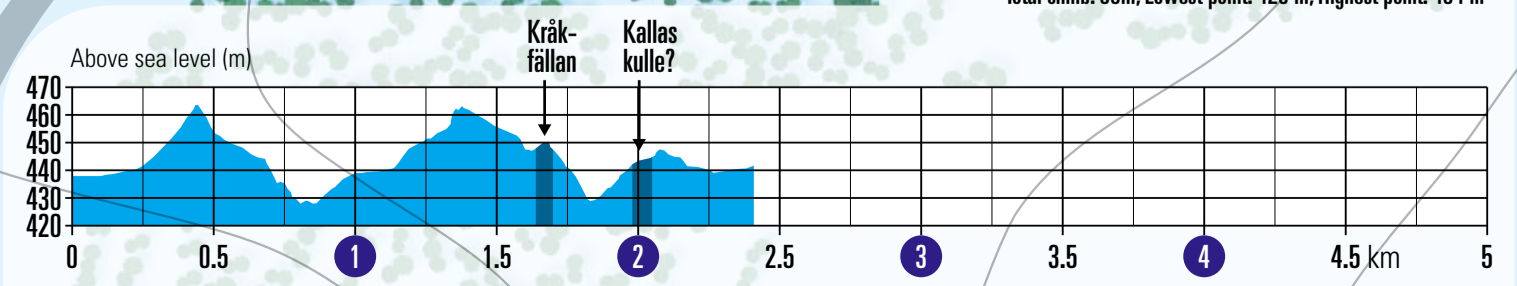

TEAM SPORTIA CUP 2011

SKIDSPÅR 2,5 KM

Course length: 2.5 km, Height difference: 36m, Maximum climb: 36m, Total climb: 80m, Lowest point: 428 m, Highest point: 464 m

Espilansens 5m

P Publik

P Publik

P Aktiva